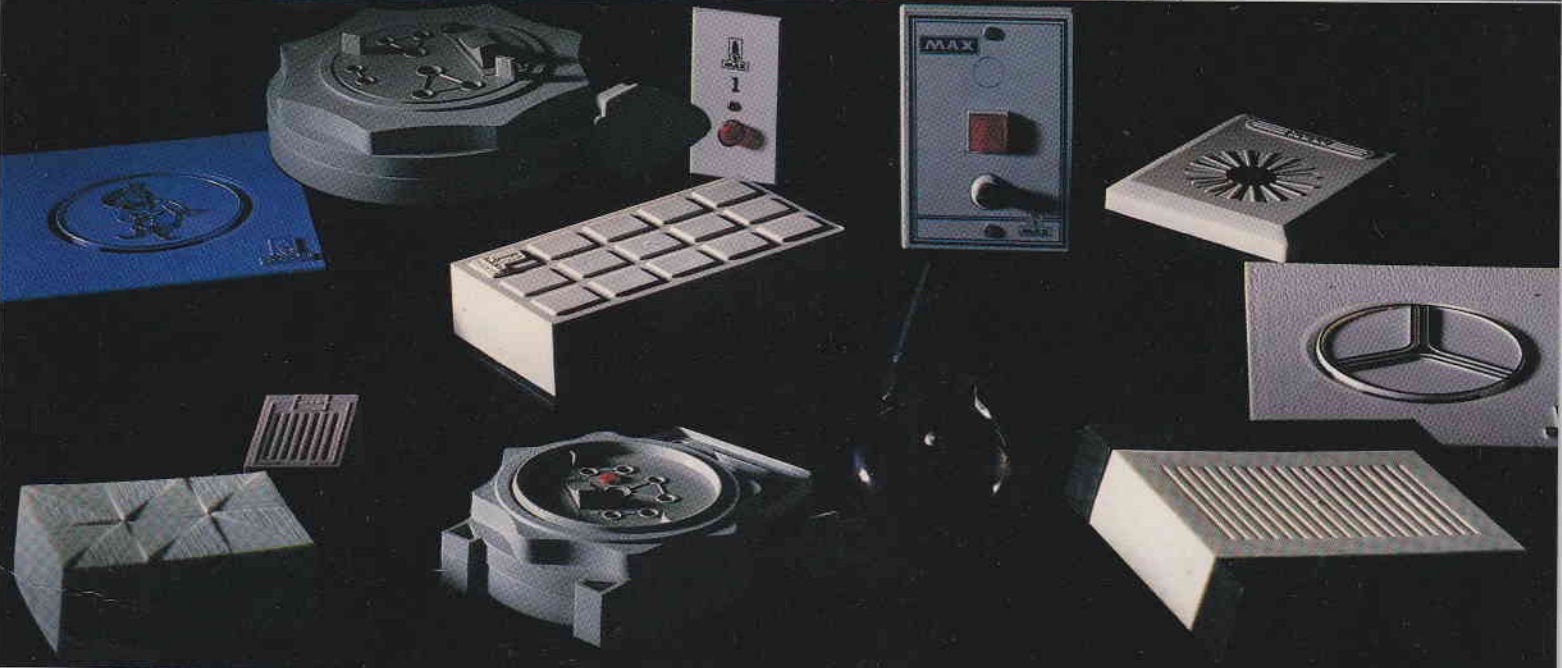

THE STORY OF POWER

◆ MUSICAL · DOOR · BELLS ◆

a) **STEREO**
DOOR BELL
MAHARAJA
CAT. NO. 610

b) **GONG**
BELL
CAT. NO. 613
(3, 6, 12, 24, 110,
220 & 240 VOLTS)

c) **DELITE**
BUZZER
CAT. NO. 507

d) **ROYAL**
DOOR BELL
CAT. NO. 506

ALL MODELS ARE AVAILABLE IN 127/220/240 VOLTS

◆ LUMINOUS · OFFICE · INDICATORS ◆

a) **SIGNAL**
LUMINOUS
INDICATOR
CAT. NO. 621

b) **FANCY**
LUMINOUS
INDICATOR
CAT. NO. 622

c) **CALL**
MINI
INDICATOR
CAT. NO. 623