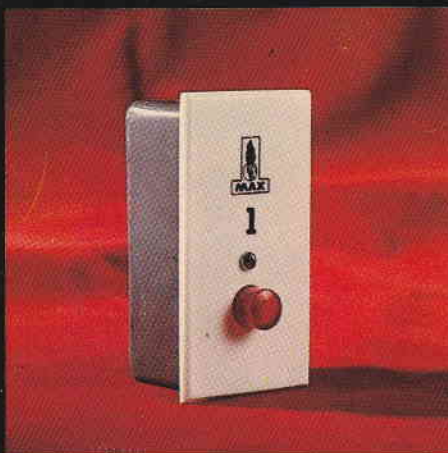

THE STORY OF POWER

◆ MUSICAL · DOOR · BELLS ◆

a) **STEREO**
DOOR BELL
MAHARAJA
CAT. NO. 610

b) **GONG**
BELL
CAT. NO. 613
(3, 6, 12, 24, 110,
220 & 240 VOLTS)

c) **DELITE**
BUZZER
CAT. NO. 507

d) **ROYAL**
DOOR BELL
CAT. NO. 506

ALL MODELS ARE AVAILABLE IN 127/220/240 VOLTS

◆ LUMINOUS · OFFICE · INDICATORS ◆

a) **SIGNAL**
LUMINOUS
INDICATOR
CAT. NO. 621

b) **FANCY**
LUMINOUS
INDICATOR
CAT. NO. 622

c) **CALL**
MINI
INDICATOR
CAT. NO. 623

d) **CALL**
MINI
INDICATOR
CAT. NO. 623 J

◆ M U S I C A L • D O O R • B E L L S ◆

a) **CLASSIC**
DOOR BELL
CAT. NO. 502

b) **CHIC**
DOOR BELL
CAT. NO. 614

c) **STEREO**
DOOR BELL
BENZ
CAT. NO. 610

d) **INDUSTRIAL BELL**
CAT. NO. 510
AVAILABLE IN 3", 4",
6", 8", 9", 12".