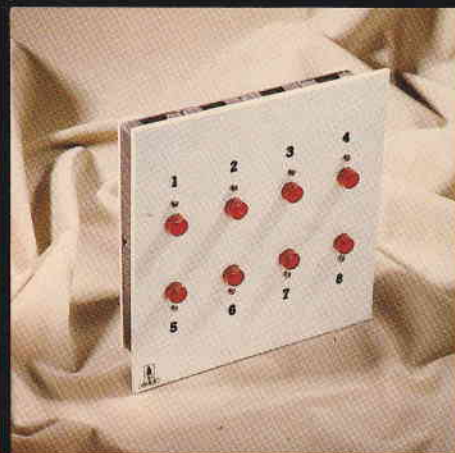

b) **FANCY**
LUMINOUS
INDICATOR
CAT. NO. 622

d) **CALL**
MINI
INDICATOR
CAT. NO. 623 J